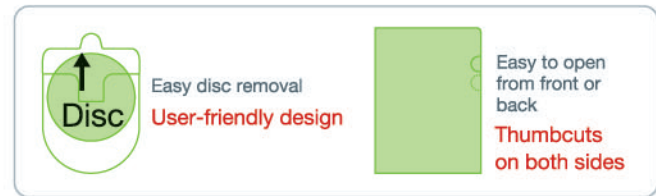

Disc-Pocket Folder

Submit completed work and data together

Carry CD and hard-copy together

- 1 Scratch-proof pocket lining
- 2 Pocket-flap keeps disc secure and dust out
- 3 Access folder from front or back with thumbcut