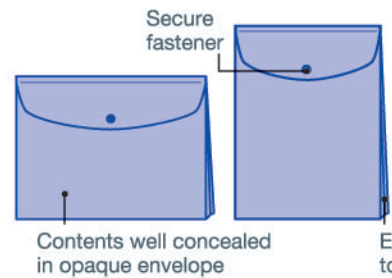

# Expanding Poly Envelope

High capacity for documents and stationery

C  
Carrying

P  
Presenting

## Carry and keep documents handy

- 1 Capable of holding other A4 Simple Work folders
- 2 Utility clear pocket ideal for maps, circulation slips and description of contents

Simple Work FL-120CH-E (End-opening)  
FL-121CH-E (Side-opening)

**Expanding Poly Envelope A4**

	End-opening		Side-opening
HEIGHT	335mm	HEIGHT	255mm
WIDTH	240mm	WIDTH	320mm

Materials : PP