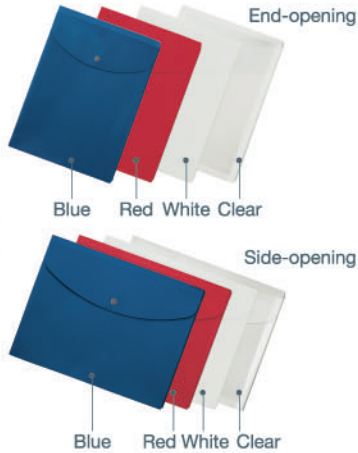

# Expanding Poly Envelope

High capacity for documents and stationery

C  
Carrying

P  
Presenting

## Carry and keep documents handy

- 1 Capable of holding other A4 Simple Work folders
- 2 Utility clear pocket ideal for maps, circulation slips and description of contents

Simple Work FL-120CH-E (End-opening)  
FL-121CH-E (Side-opening)

**Expanding Poly Envelope A4**

	End-opening		Side-opening
HEIGHT	335mm	HEIGHT	255mm
WIDTH	240mm	WIDTH	320mm

Materials : PP