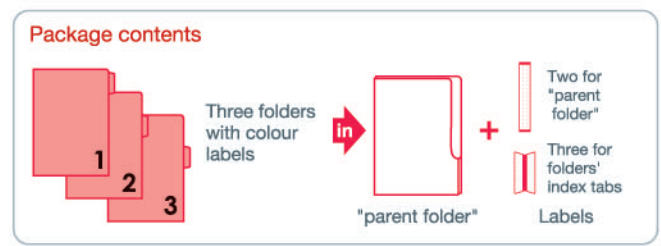

# Folder-in-Folder

Document categorization, portability and organisation

## Carry CD and hard-copy together

Large capacity:120 sheets

- 1 Sort documents neatly into three categories
- 2 The "parent folder" is made from thick plastic for extra durability

Simple Work FL-101CH-E  
**Folder-in-Folder** A4 315mm HEIGHT 242mm WIDTH Materials : PP