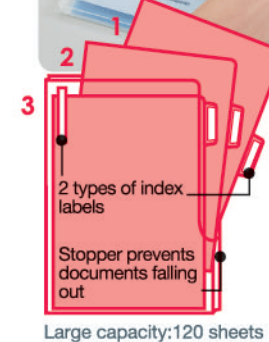

# Folder-in-Folder

Document categorization, portability and organisation

## Carry CD and hard-copy together

Large capacity:120 sheets

- 1 Sort documents neatly into three categories
- 2 The "parent folder" is made from thick plastic for extra durability

Simple Work FL-101CH-E  
**Folder-in-Folder** A4 315mm HEIGHT 242mm WIDTH Materials : PP