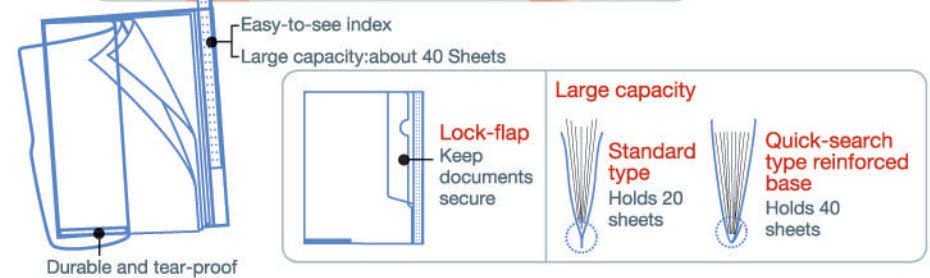

Quick-search Folder

Quick search and convenient viewing of contents

Easy reference without having to remove from folder

- 1 Half-affixed bottom edge allows folder to open wide
- 2 Strong, durable bottom-edge
- 3 Capacity about 50 sheets
- 4 Temporary dividing with lock-flap
- 5 Lock-flap holds documents securely in place

Simple Work FL-102CH-E
Quick-search Folder A4 310mm 243mm Materials : PP