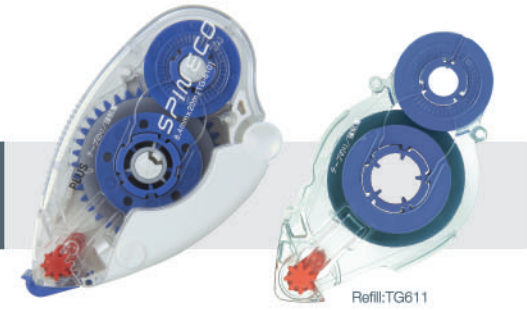

## A groundbreaking milestone in glue tape evolution

"SPIN HEAD" mechanism

### 6 points of the GLUE TAPE SPINECO TG-610

- 1 "SPIN HEAD" mechanism for easier reloading and reducing amount for disposal.
- 2 Superior cost performance with 20m -long tape and economical refills.
- 3 Ergonomically designed and ideally sized to ensure wide usability.
- 4 Mini-roller tip offers a smooth, consistent performance.
- 5 A clean, precise and tidy application without any mess or spillages.
- 6 Tip is covered by retractable cap to prevent adhesive from sticking to clothes, etc.

## GLUE TAPE SPINECO TG-610

**GLUE TAPE**  20m TAPE LENGTH  8.4mm TAPE WIDTH  
**SPINECO TG-610** REFILLABLE, PERMANENT

Refill: TG611

**PLUS**  
STATIONERY

SHAPING TOMORROW'S OFFICE